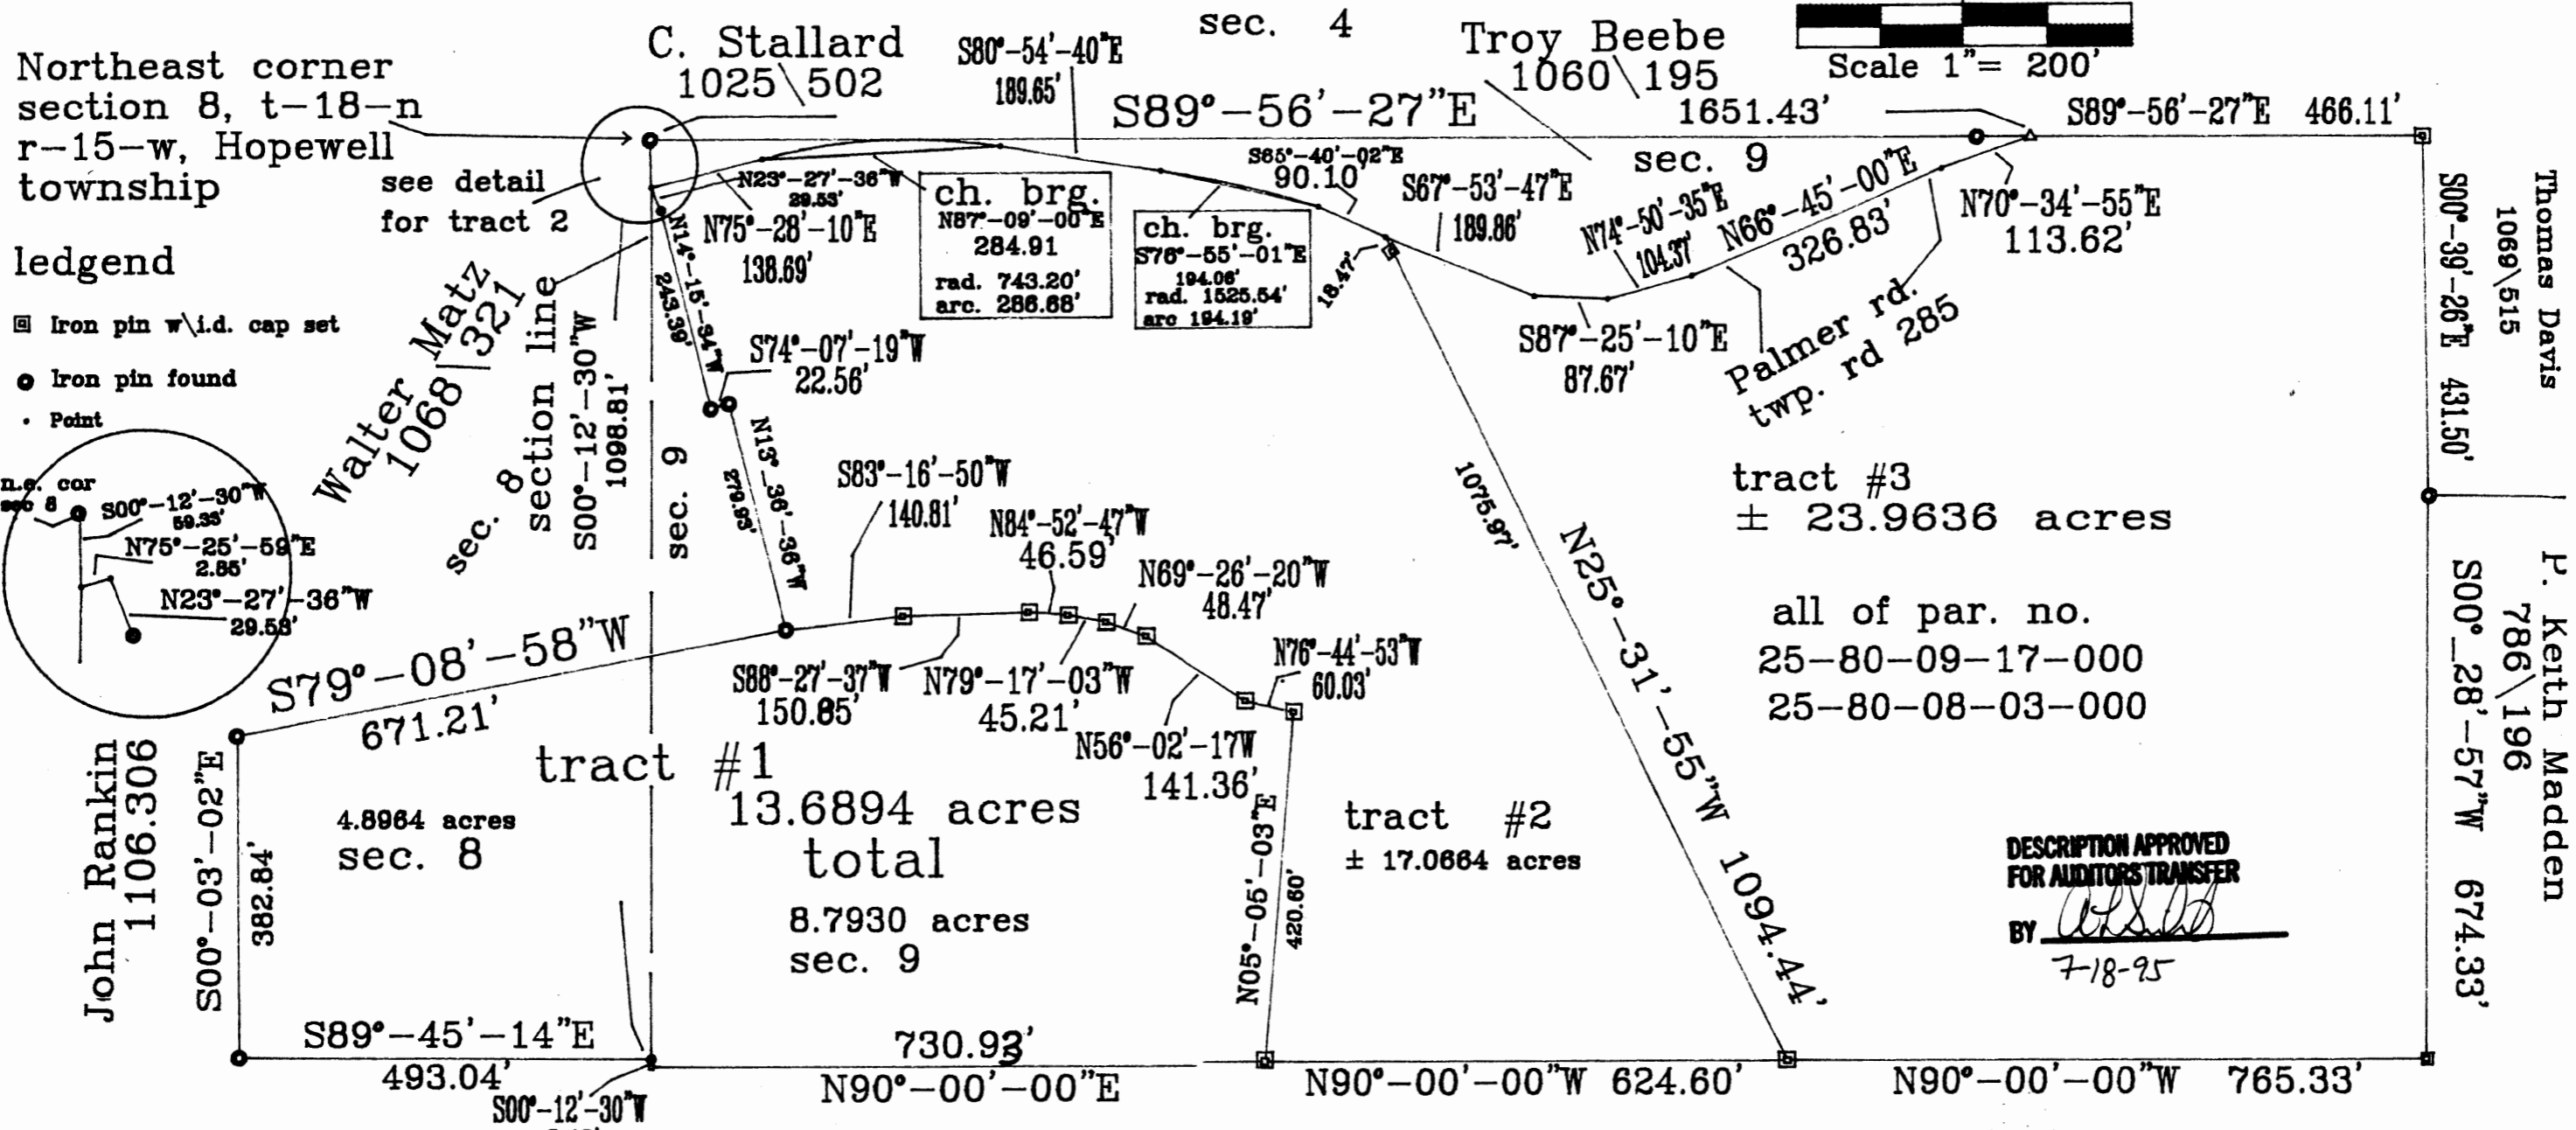

Being a part of the Northeast quarter of section 8, and the Northwest quarter of section 9, Township 18 north, Range 15 West, Hopewell Township, Muskingum County, Ohio

references
deeds as noted
previous surveys of record
county tax maps
existing monumentation

Northeast corner
section 8, t-18-n
r-15-w, Hopewell
township

legend

- ☐ Iron pin w/ i.d. cap set
- Iron pin found
- Point

Walter Matz
1068\321

C. Stallard
1025\502

Troy Beebe
1060\195

John Rankin
1106.306

Douglas Wilson
922\209

R. Taggart 815\001

Bearings based on a previous
survey and are for angular
calculation only

Plat prepared from an actual survey by
Steven B. Walton on 7-14-95
Ohio professional surveyor NO. S-7675

tract #1
13.6894 acres
total
8.7930 acres
sec. 9

tract #2
± 17.0664 acres

tract #3
± 23.9636 acres

all of par. no.
25-80-09-17-000
25-80-08-03-000

DESCRIPTION APPROVED
FOR AUDITOR'S TRANSFER
BY *[Signature]*
7-18-95

Thomas Davis
1069\515
P. Keith Madden
786\196
S00°-39'-26"E 431.50'
S00°-28'-57"W 674.33'