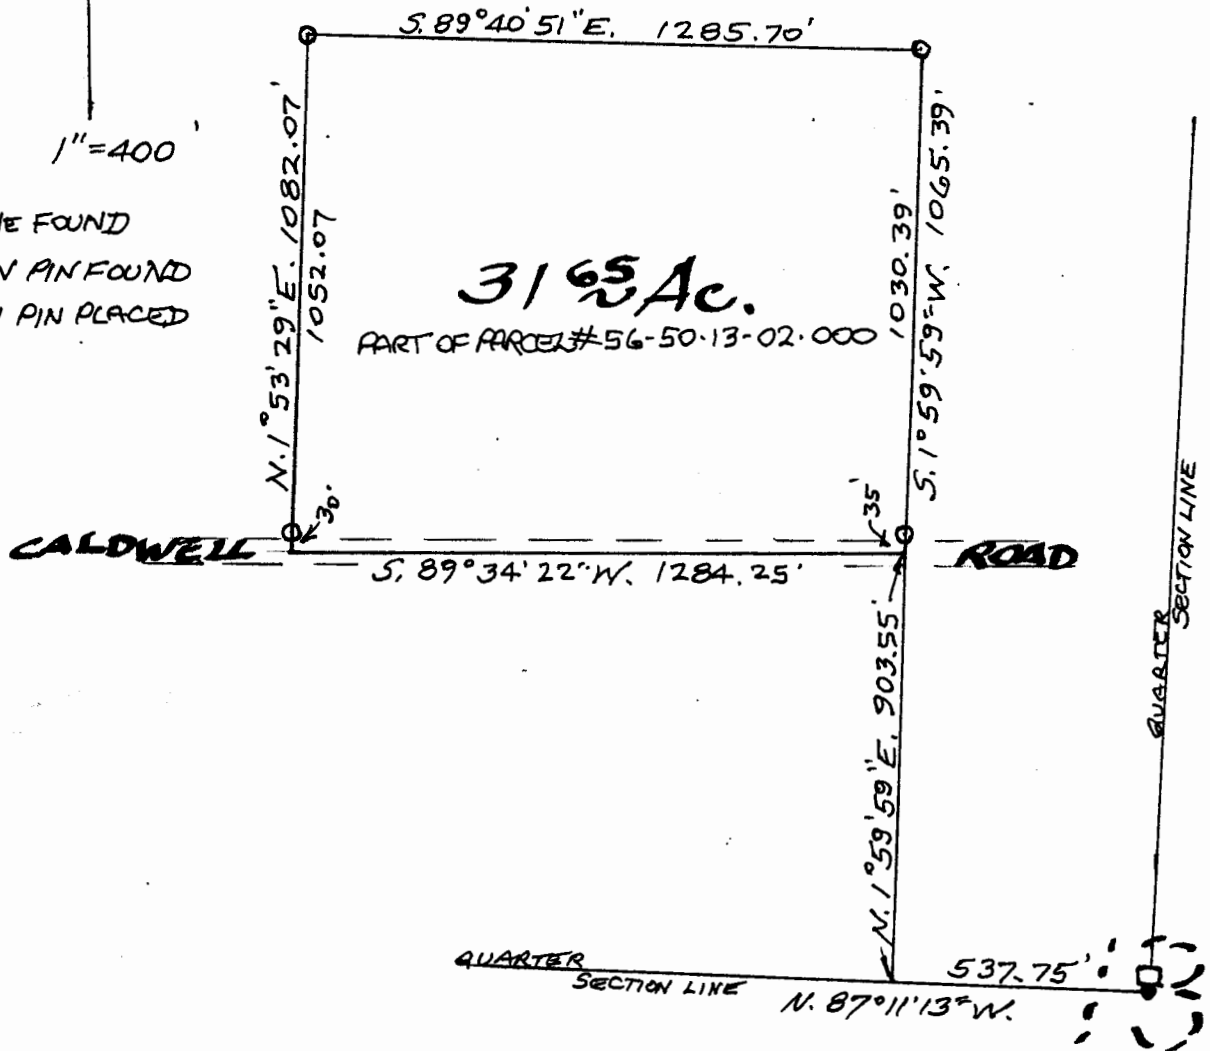

Situated in the State of Ohio, County of Muskingum,
Township of Salem.

Being a part of the northwest quarter of Section 13,
Township 2, Range 6 bounded and described as follows:

Commencing at an iron pin found beside a stone found that had no markings at the southeast corner of the northwest quarter of Section 13; thence along the quarter section line north 87 degrees 11 minutes 13 seconds west 537.75 feet to a point; thence north 1 degree 59 minutes 59 seconds east 903.55 feet to a point in the center of Caldwell Road and the true place of beginning of the premises herein intended to be described; thence along said road south 89 degrees 34 minutes 22 seconds west 1284.25 feet to a point; thence leaving said road north 1 degree 53 minutes 29 seconds east 1082.07 feet to an iron pin placed passing an iron pin placed at 30.0 feet; thence south 89 degrees 40 minutes 51 seconds east 1285.70 feet to an iron pin placed; thence south 1 degree 59 minutes 59 seconds west 1065.39 feet to the true place of beginning passing an iron pin placed at 1030.39 feet containing thirty-one and sixty-five hundredths (31.65) acres more or less.

L. PETER DINAN & ASSOCIATES
27 SOUTH SIXTH STREET
ZANESVILLE, OHIO

ALL SIDES: DONALD J. JR. & JUDY J. CALDWELL
DEED BOOK 2172, PAGE 656

- STONE FOUND
- IRON PIN FOUND
- IRON PIN PLACED

PART OF
NORTHWEST QUARTER SECTION 13
TOWNSHIP 2, RANGE 6
SALEM TOWNSHIP
MUSKINGUM COUNTY, OHIO
JAN. 18, 2013