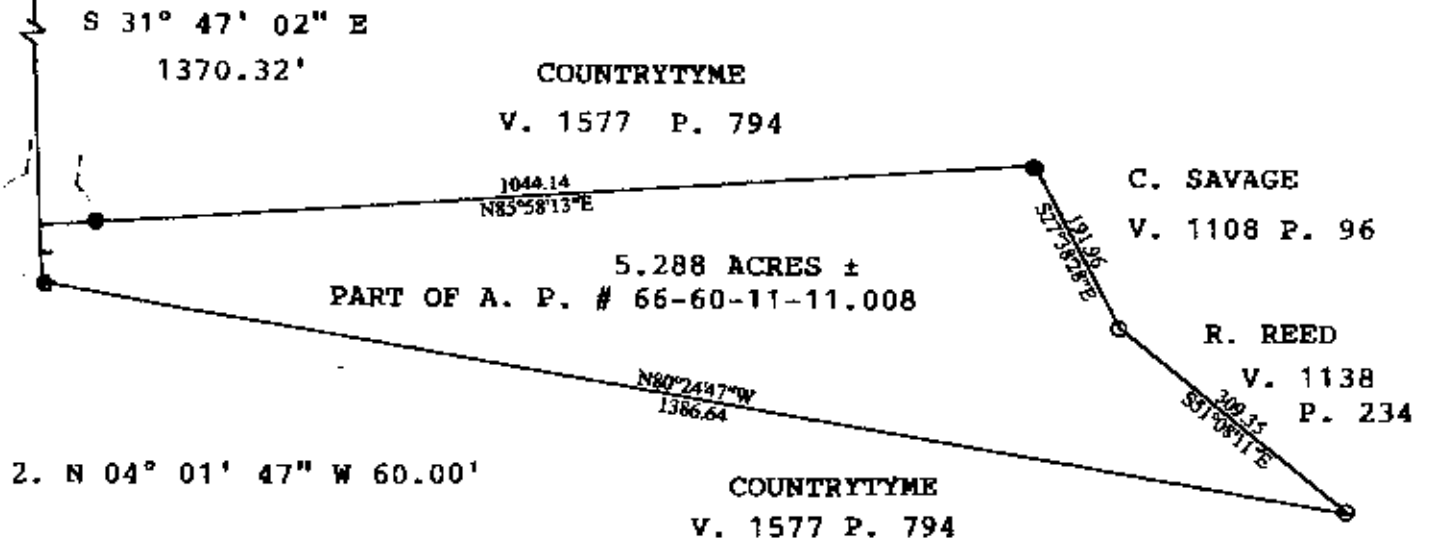

LEGEND !

- IRON PIN FOUND
- IRON PIN SET

66-60-11-11-008
13570 NEPTUNE LN

PERTINENT DOCUMENTS

- TAX MAP
- DEEDS
- SURVEYS

NWC NEQ. SEC# 11
T. # 1 N. R. # 5 W.
S. 89° 32' 13" E
230.41'

SURVEY PLAT OF 5.288 ACRES ±
COUNTRYTYME
NEQ. SEC. # 11 T. # 1 N. R. # 5 W.
UNION TWP., MUSKINGUM CO., OHIO
REF: V. 1577 P. 794
MAY 15, 2001

NEED TO ADD
LAST CALL TO
N. 04 01 47 W
60'
TL OK
6-6-01

OFFICE COPY
NOT RECORDABLE